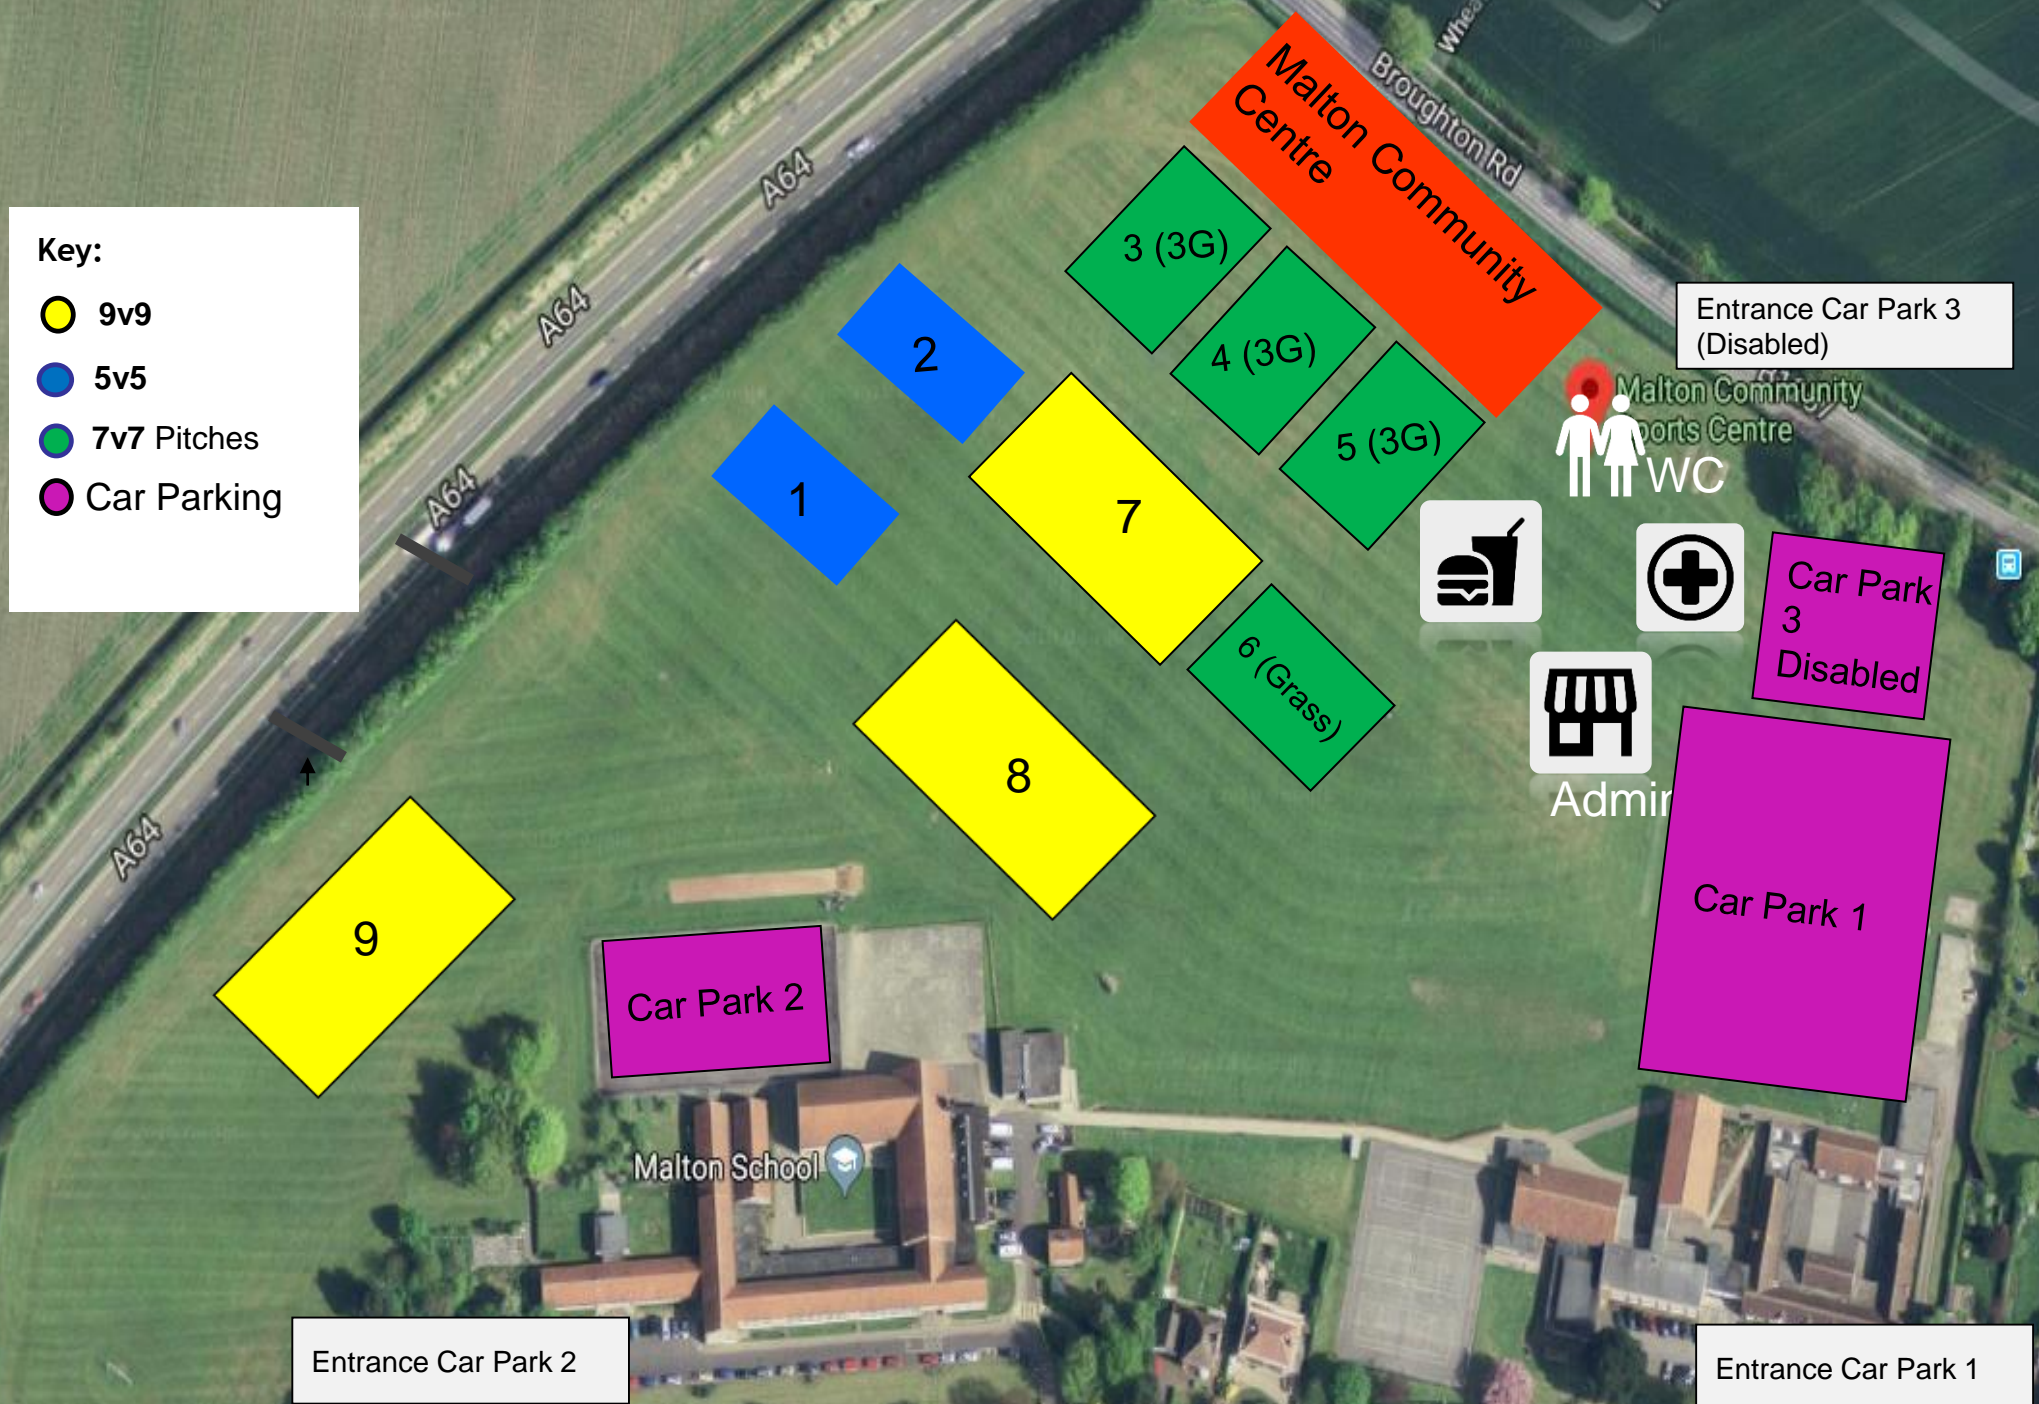

Key:

-  9v9
-  5v5
-  7v7 Pitches
-  Car Parking

Malton Community Centre

Entrance Car Park 3 (Disabled)

Malton Community Sports Centre WC

Car Park 3 Disabled

Car Park 1

Car Park 2

Entrance Car Park 2

Entrance Car Park 1

Malton School

Admin

A64

A64

A64

A64

Broughton Rd

Wheat

1

2

3 (3G)

4 (3G)

5 (3G)

6 (Grass)